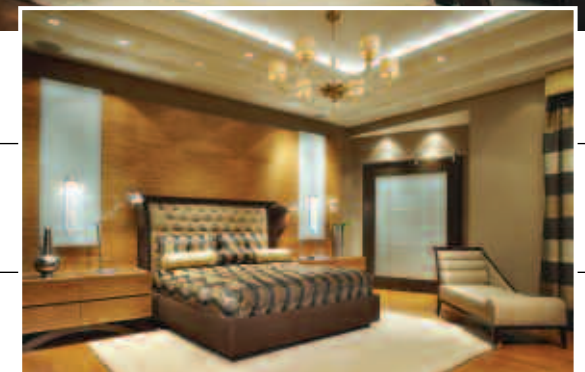

FL State License 0001235, ASID