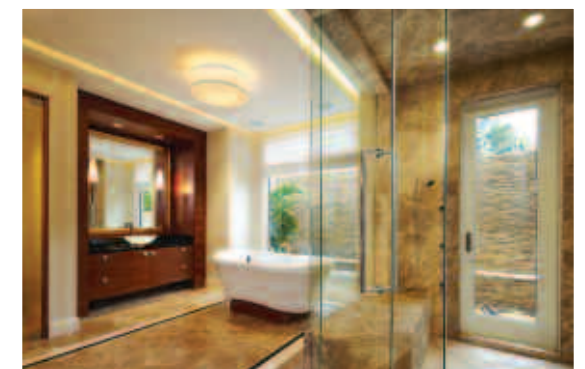

FL State License 0001235, ASID